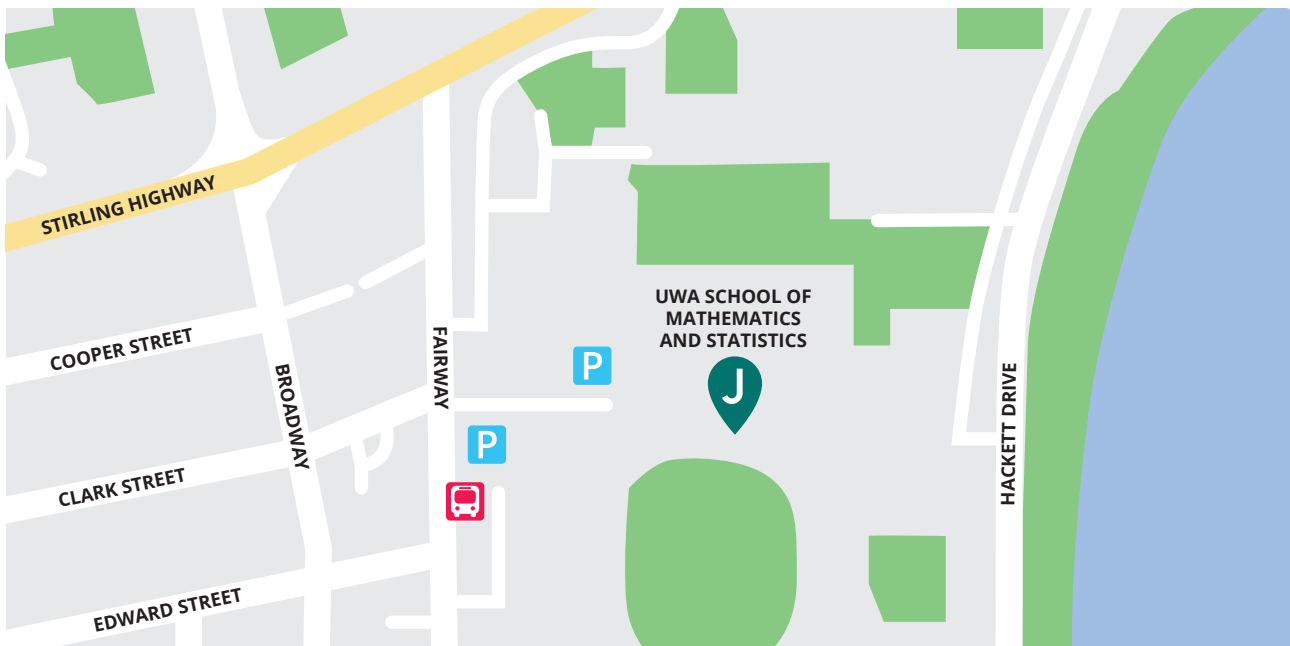

NEAREST BUS STOP

Harris St at Allen St
Bus Stop
7 minute walk

NEAREST PARKING STATION

Harris Street
14 minute walk

Broadway Shopping
Centre
16 minute walk

CONTACT DETAILS

Phone: 1800 931 775

Email: icasassessments@janison.com

Janison
Exam Management.

Parking & Getting Here.

MELBOURNE

J LA TROBE UNIVERSITY UNION HALL, THE ODEON,
MOAT DRIVE, BUNDOORA

NEAREST TRAIN STATION

Reservoir Train Station

NEAREST BUS STOP

Science Drive, La Trobe University
7 minute walk

J CLIFTONS, LEVEL 24, 288 EDWARD STREET, BRISBANE

NEAREST TRAIN STATION

Central Station
2 minute walk

NEAREST BUS STOP

Ann Street Bus Stop 9
1 minute walk
Adelaide Street Bus Stop 24
1 minute walk

NEAREST PARKING STATION

NEAREST TRAIN STATION

Loch Street Station
33 minute walk

Elizabeth Quay Station
47 minute walk

NEAREST BUS STOP

Fairway after Clark
Street Bus Stop
2 minute walk

Stirling Highway After
Fairway Bus Stop
5 minute walk