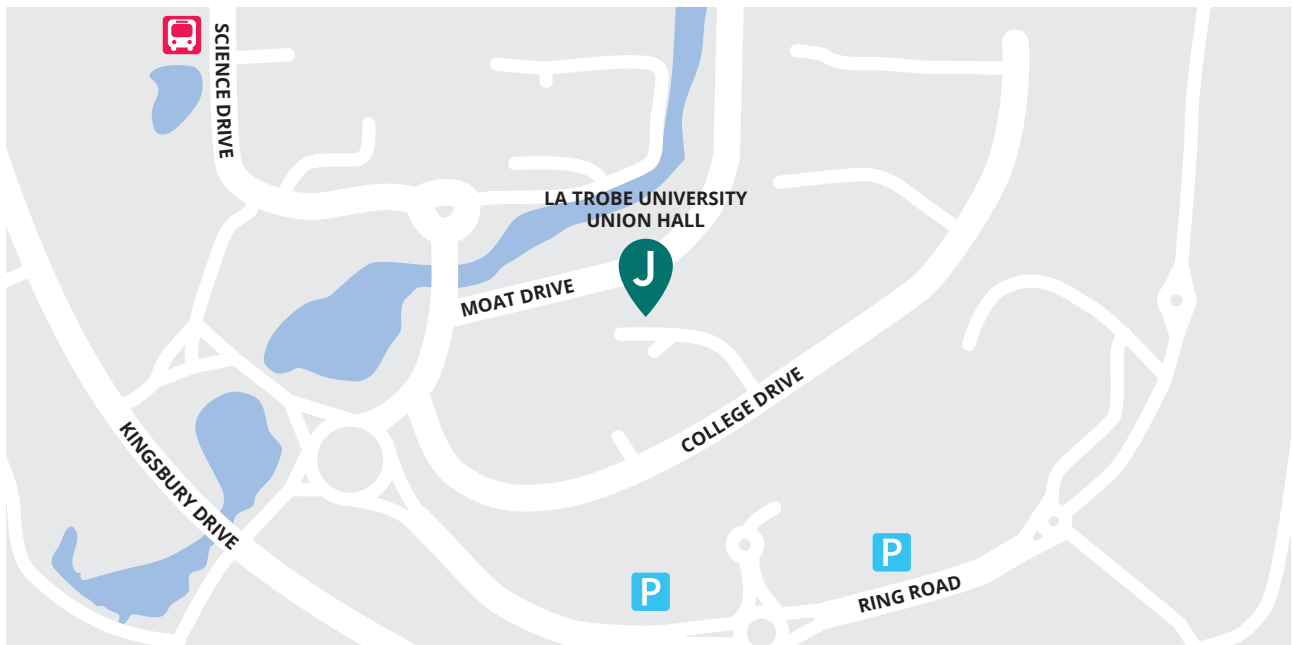

Parking & Getting Here.

SYDNEY

J JANISON EXAM MANAGEMENT, LEVEL 3, WENTWORTH PARK GRANDSTAND, WATTLE STREET ENTRANCE, ULTIMO

NEAREST TRAIN STATION

Wentworth Park
Light Rail
5 minute walk

Central Station
25 minute walk

Janison
Exam Management.

Parking & Getting Here.

MELBOURNE

J LA TROBE UNIVERSITY UNION HALL, THE ODEON,
MOAT DRIVE, BUNDOORA

NEAREST TRAIN STATION

Reservoir Train Station

NEAREST BUS STOP

Science Drive, La Trobe University
7 minute walk

J CLIFTONS, LEVEL 24, 288 EDWARD STREET, BRISBANE

NEAREST TRAIN STATION

Central Station
2 minute walk

NEAREST BUS STOP

Ann Street Bus Stop 9
1 minute walk
Adelaide Street Bus Stop 24
1 minute walk

NEAREST PARKING STATION

NEAREST TRAIN STATION

Loch Street Station
33 minute walk

Elizabeth Quay Station
47 minute walk

NEAREST BUS STOP

Fairway after Clark
Street Bus Stop
2 minute walk

Stirling Highway After
Fairway Bus Stop
5 minute walk