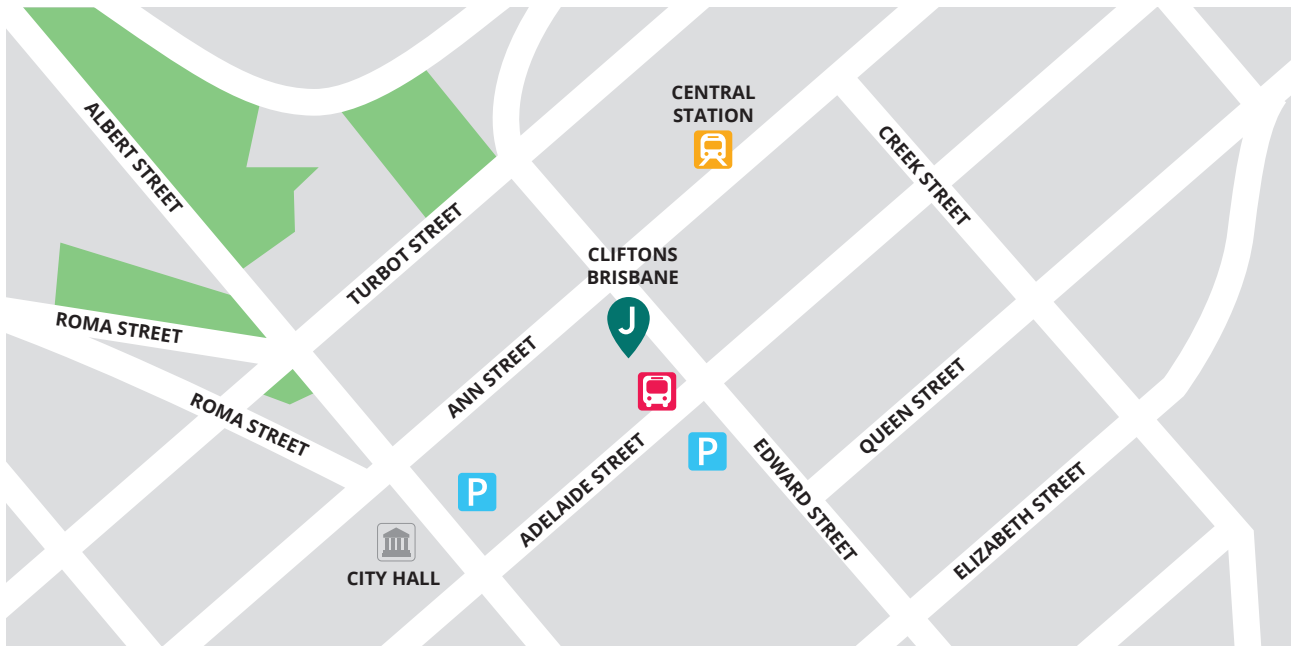

NEAREST BUS STOP

Harris St at Allen St
Bus Stop
7 minute walk

NEAREST PARKING STATION

Harris Street
14 minute walk

Broadway Shopping
Centre
16 minute walk

CONTACT DETAILS

Phone: 1800 931 775

Email: icasassessments@janison.com

Janison
Exam Management.

Parking & Getting Here.

MELBOURNE

J LA TROBE UNIVERSITY UNION HALL, THE ODEON,
MOAT DRIVE, BUNDOORA

NEAREST TRAIN STATION

Reservoir Train Station

NEAREST BUS STOP

Science Drive, La Trobe University
7 minute walk

J CLIFTONS, LEVEL 24, 288 EDWARD STREET, BRISBANE

NEAREST TRAIN STATION

Central Station
2 minute walk

NEAREST BUS STOP

Ann Street Bus Stop 9
1 minute walk
Adelaide Street Bus Stop 24
1 minute walk

NEAREST PARKING STATION

NEAREST TRAIN STATION

Loch Street Station
33 minute walk

Elizabeth Quay Station
47 minute walk

NEAREST BUS STOP

Fairway after Clark
Street Bus Stop
2 minute walk

Stirling Highway After
Fairway Bus Stop
5 minute walk