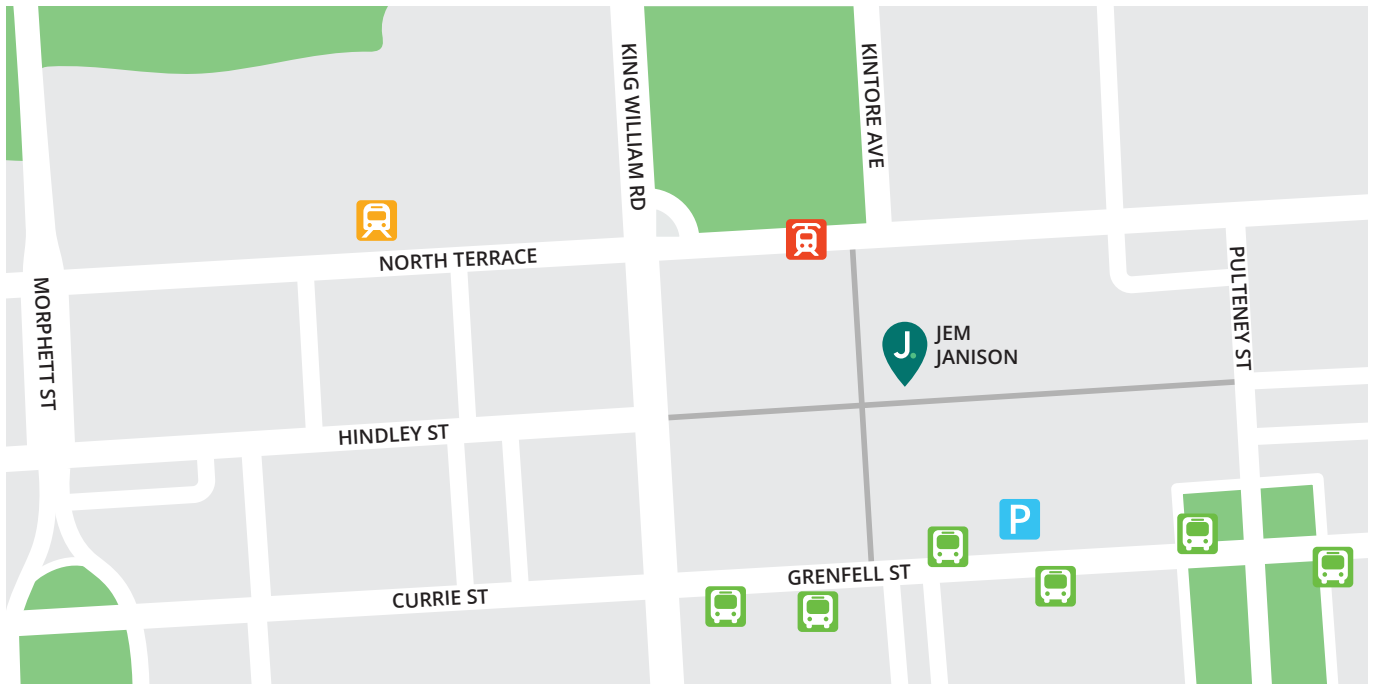

## Adelaide

**J** Edments Building, Level 5, 38 Gawler Place, cnr Rundle Mall and Gawler Place

### Nearest train station

Adelaide Railway Station  
9 minute walk

### Nearest bus station

Multiple stops on Grenfell St  
4 minute walk

### Nearest parking station

Secure Parking, Rundle Place  
Car Park  
4 minute walk