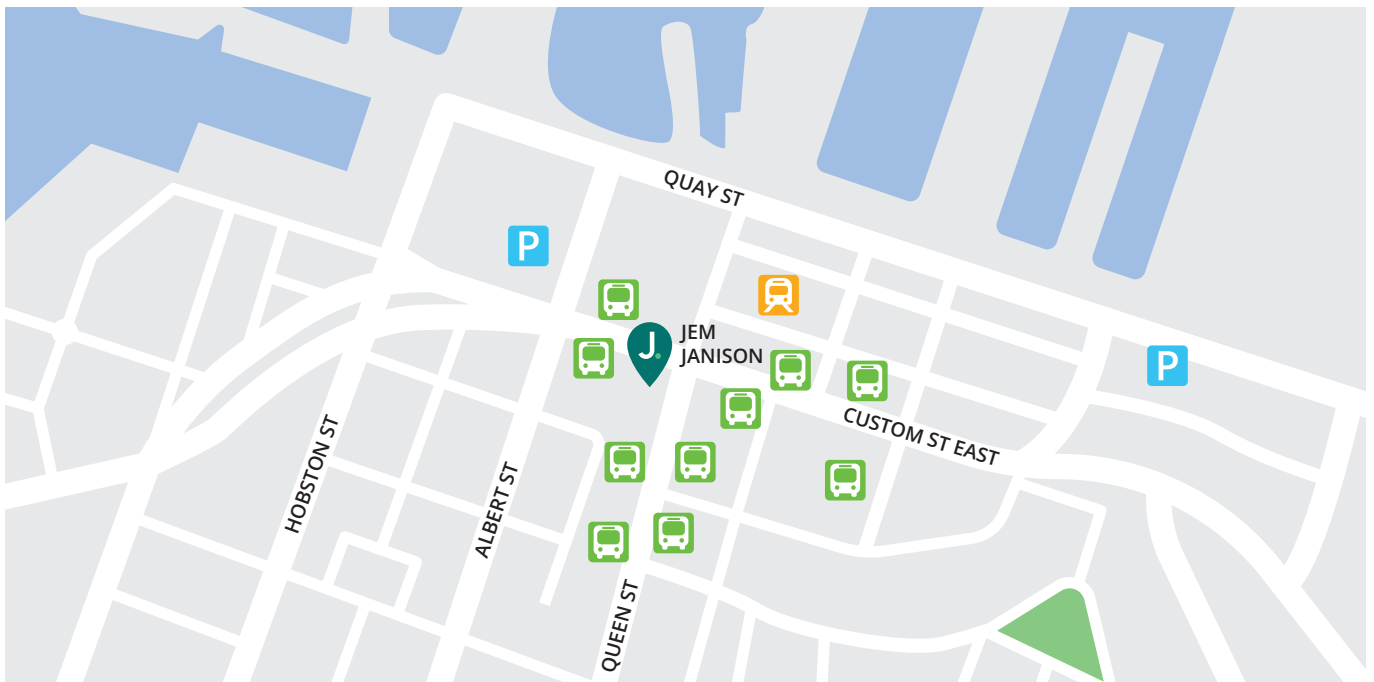

# Parking & getting here.

### Nearest train station

Britomart Station  
5 minute walk

### Nearest bus station

Multiple stops on Queen  
St and Customs St  
9 minute walk

### Nearest parking station

Downtown Carpark  
4 minute walk  
Britomart Carpark  
10 minute walk