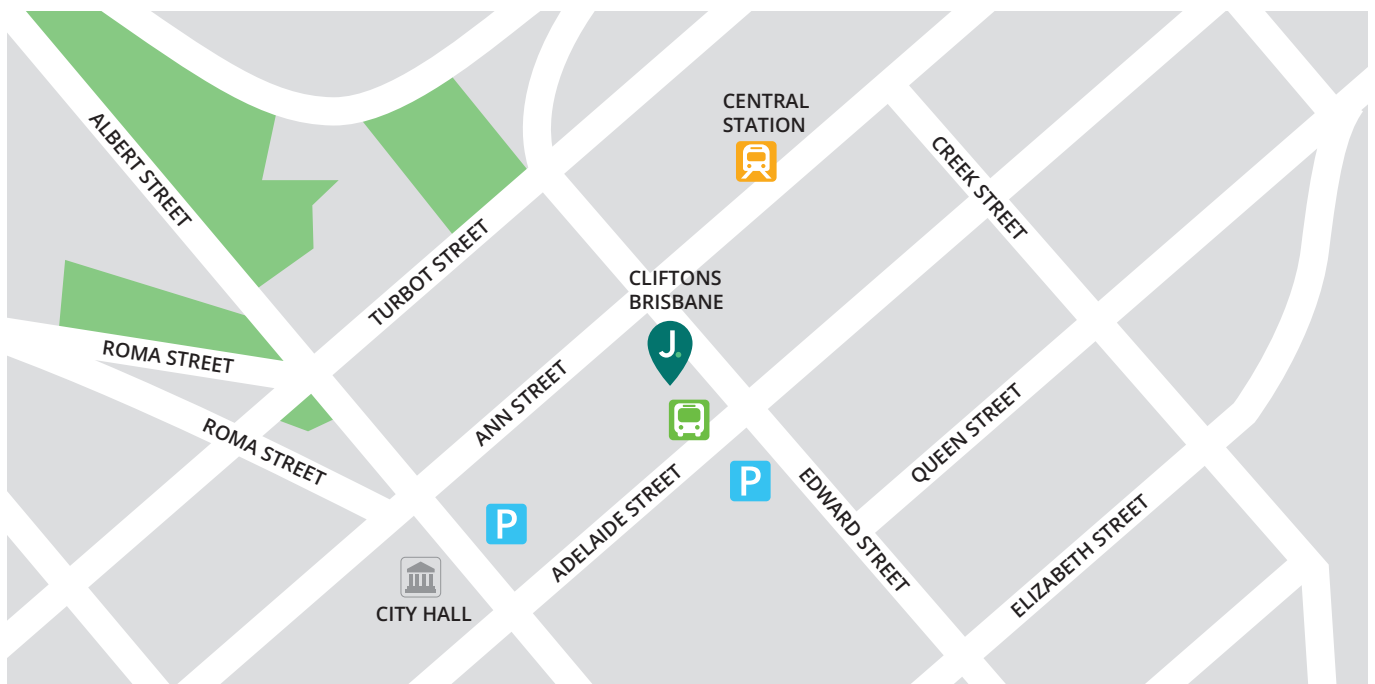

Parking & getting here.

Brisbane

J Cliftons, Level 24, 288 Edward Street, Brisbane

Nearest train station

Central Station
2 minute walk

Nearest bus station

Ann Street Bus Stop 9
1 minute walk
Adelaide Street Bus Stop 24
1 minute walk

Nearest parking station

King George Square
2 minute walk
Queens Plaza
1 minute walk

Contact details

Phone: 1800 931 775
Email: icasassessments@janison.com