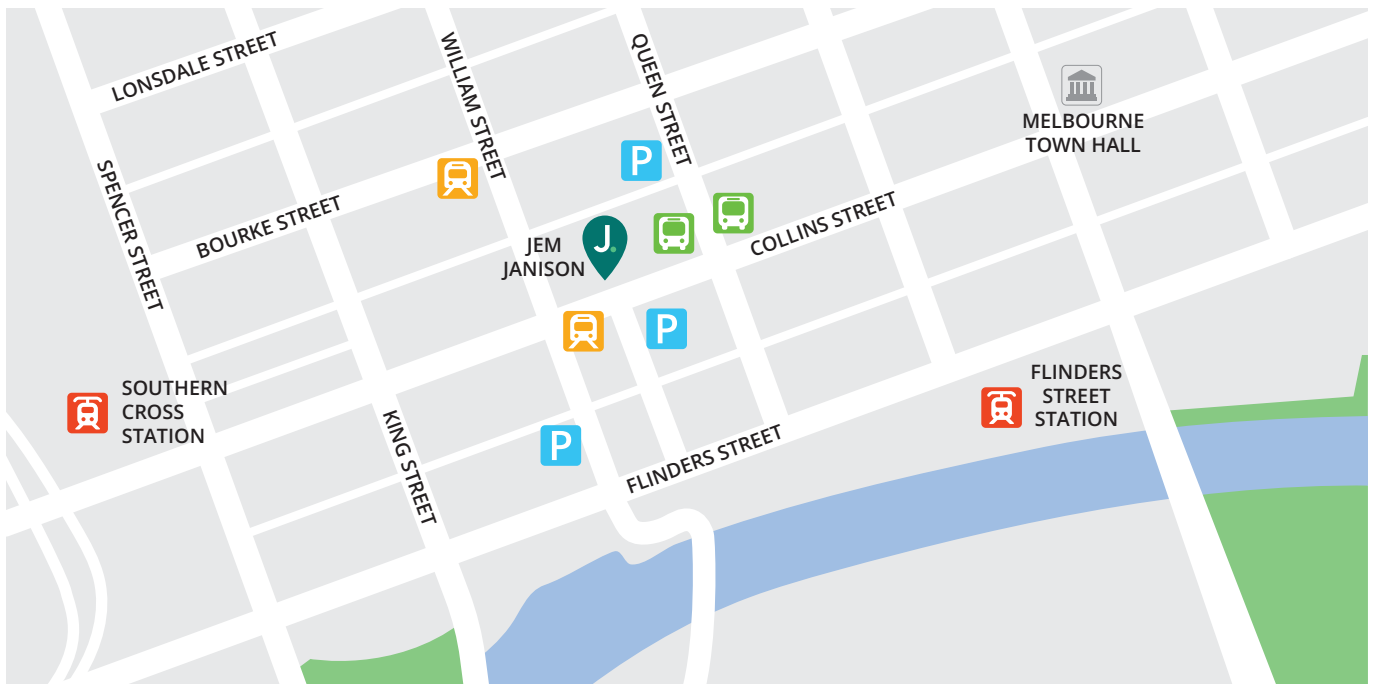

### Nearest train station

Flinders Street Station  
10 minute walk

Southern Cross Station  
9 minute walk

### Nearest tram station

Cnr Collins St & Williams St  
2 minute walk

Cnr William St & Bourke St  
2 minute walk

### Nearest bus station

Cnr Collins St & Queen St  
3 minute walk

Cnr Flinders St & Queen St  
5 minute walk

### Nearest parking station

Wilson Parking, 425 Collins St  
2 minute walk

Secure Parking, 15 William St  
3 minute walk

Secure Parking, 123 Queen St  
4 minute walk