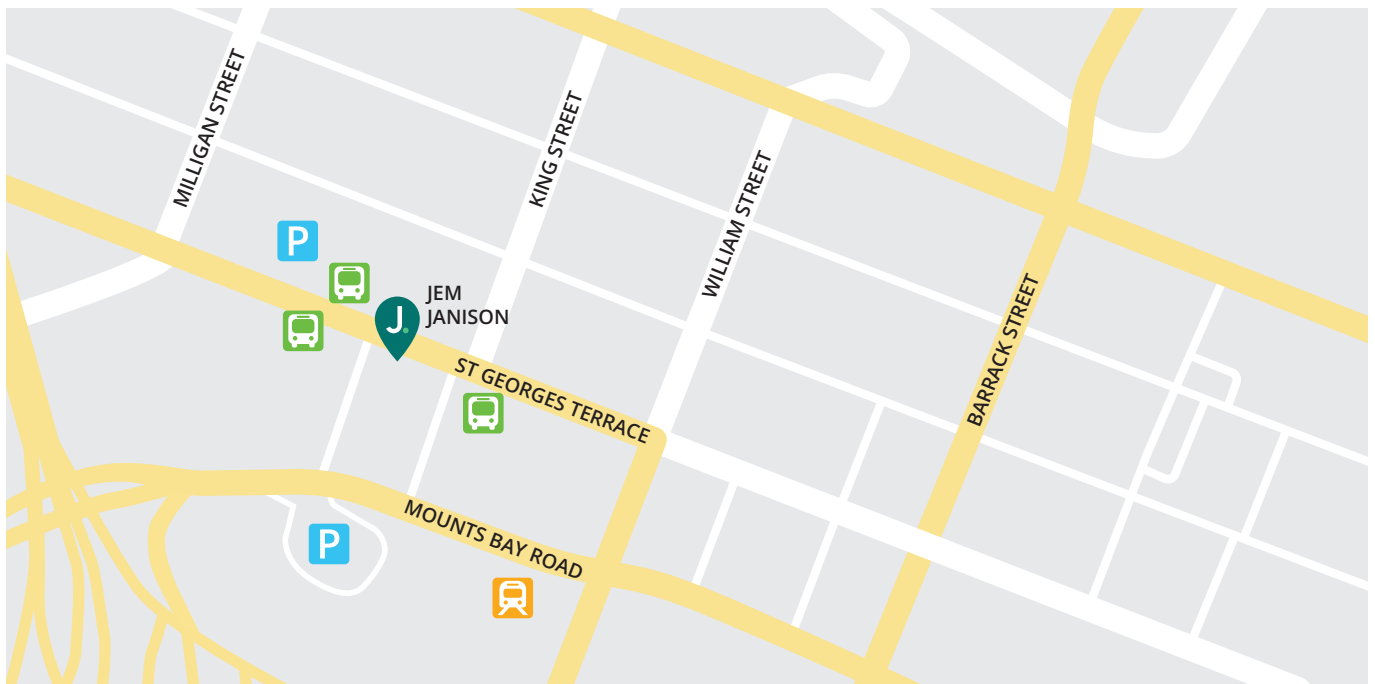

# Parking & getting here.

## Perth

**J** Cliftons, Parmelia House, 191 Street Georges Terrace, Perth

**Nearest train station**  
Elizabeth Quay Station  
9 minute walk

**Nearest bus station**  
St Georges Tce, after Milligan St  
1 minute walk  
St Georges Tce Stand, after William St  
2 minute walk

**Nearest parking station**  
Wilson Parking, 216 St Georges Tce  
1 minute walk  
Perth Convention & Exhibition Centre, 21 Mounts Bay Rd  
4 minute walk