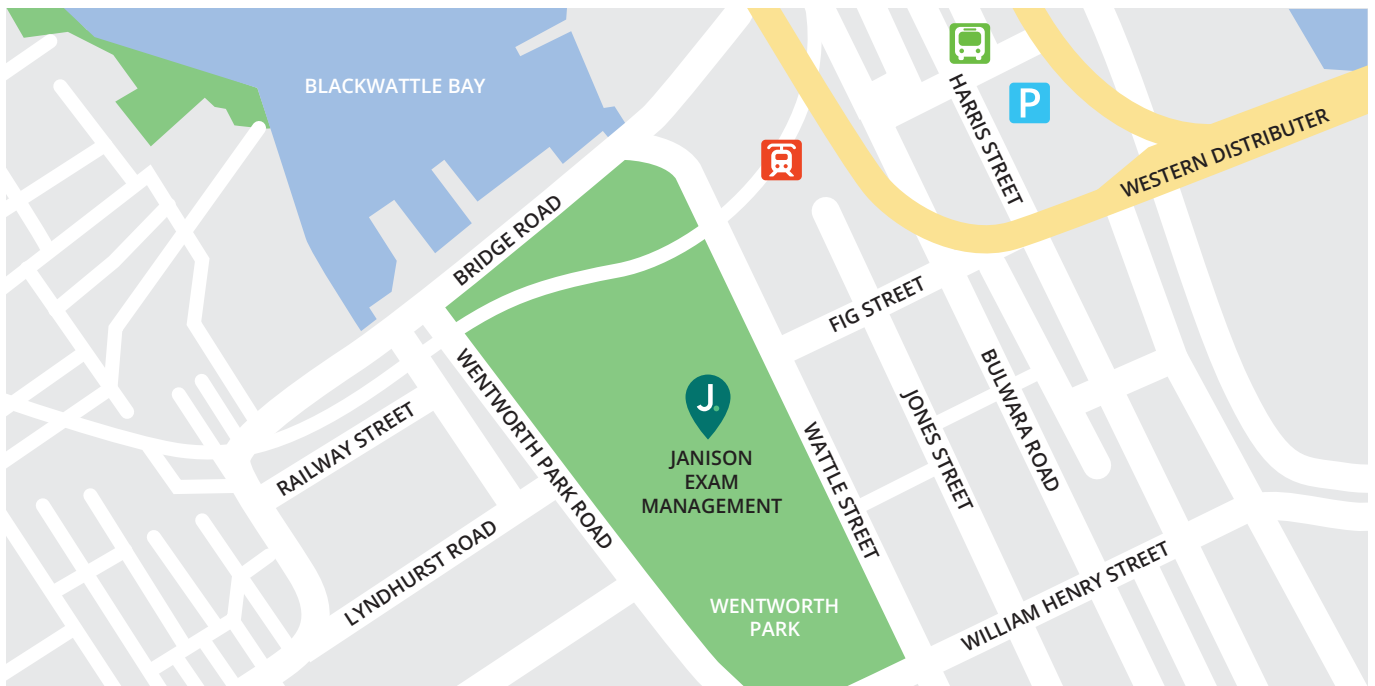

### Nearest train station

Central Station  
25 minute walk

### Nearest bus station

Harris St at Allen St  
Bus Stop  
7 minute walk

### Nearest parking station

Harris Street  
14 minute walk  
Broadway Shopping Centre  
16 minute walk

### Nearest light rail

Wentworth Park  
Light Rail  
5 minute walk